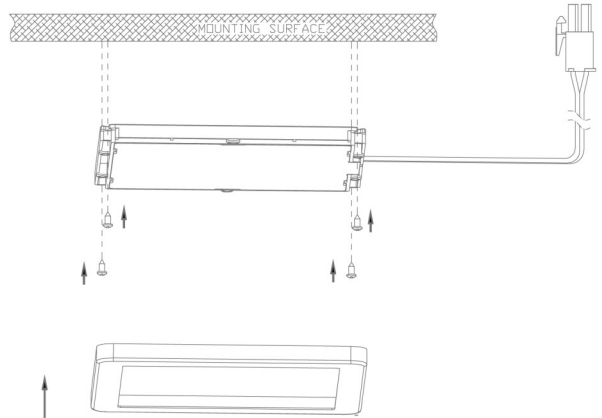

SYCAMORE

Installation instructions : 24v Cubra Classic SY2407WW,NW,CW

Thank you for purchasing this SycamoreLED.com product. When installed correctly this product will provide years of use. For technical support or warranty information please visit www.sycamoreLED.com, or call our dedicated technical helpline +44 (0) 113 2866686.

IMPORTANT—Please read prior to installation

1) Please read these instructions carefully before commencing any work
2) Please retain these instructions for future reference
3) It is strongly recommended that this unit is installed by a qualified electrician in accordance with the IEE wiring regulations and building regulations
4) To prevent electrocution switch the power off at the mains supply before installing or maintaining this fitting
5) Ensure others cannot restore the electrical supply without your knowledge
6) The PSU must be 24Vdc rated and compatible with the pre-wired connector system of this product
7) Locate driver (IP20) in an unclassified zone
8) Never exceed the wattage stated

SPECIFICATION & DIAGRAMS

THE TECHNICAL SPEC...	
Fitting Type	LED
Voltage	24Vdc
Colour Temperature	Warm White Natural White Cool White
Wattage	3.5W
IP Rating	IP20
Guarantee Period	5 Years*
Beam Angle	120 degree

INSTALLATION INSTRUCTIONS

1. Fix square body in position using the screw provided
2. Fix frame over the body of unit. Ensure the cable is located via the cut out on frame
3. Connect light into 24Vdc PSU using fast fit connector
4. Check operation of light fitting

CARE IN USE

1) Please note this fitting has non replaceable parts
2) Always switch off or disconnect from the mains when cleaning the product.
3) We recommend cleaning with a soft dry cloth. Do not use scourers, abrasives or chemical cleaners.
4) Do not allow moisture to come into contact with electrical parts
5) This luminaire should not be disposed of with normal household rubbish. When a replacement is purchased, this luminaire should be returned to the retailer to safely dispose of (WEEE Directive effective July 2006—Waste from Electrical & Electronic Equipment)

SycamoreLED.com
LS25 2DY

Technical helpline : 0113 2866686

*Please refer to www.sycamoreLED.com to register your product

RoHS